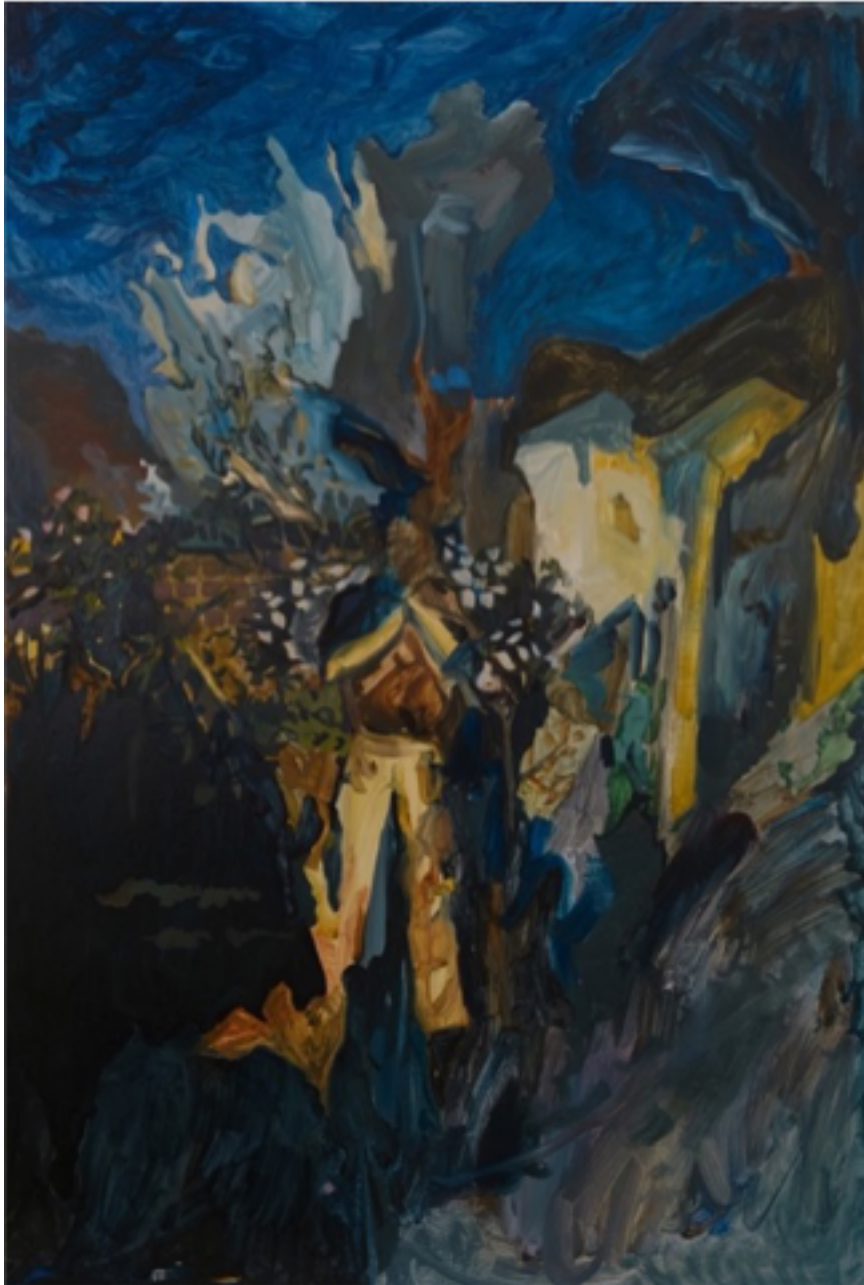

*It would be enough*  
2022  
Oil on board  
47.5 x 34cm Framed  
\$950

*Evening walk, pink dreams*

2022

Oil on board

47.5 x 34cm Framed

\$950

*Night's promise*  
2022  
Oil on board  
91.8 x 61.2cm Framed  
\$1700

*How much honey can the heart stand*  
2022  
Oil on board  
122 x 90cm Framed  
\$3000

*The grace of the world*  
2021  
Oil on board  
122 x 90cm Framed  
\$3000

*Under the moon*  
2022  
Oil on board  
60.8 x 81.2cm Framed  
\$1600