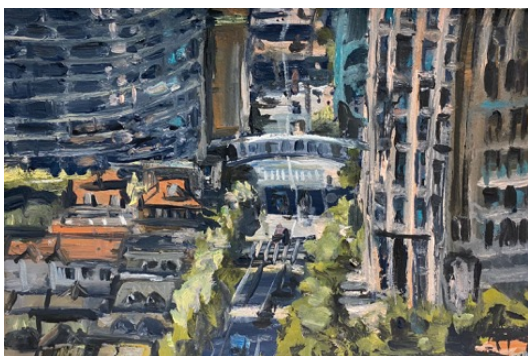

YWCA from Metro Park
Kowloon
2013
Acrylic on paper
58 x 38 cm
\$4000 (unframed)

Street Scene Shanghai
2013
Acrylic on paper
58 x 38 cm
\$4000 (unframed)

Kowloon from HK
2013
Acrylic on paper
38 x 58 cm
\$4000 (unframed)

Kowloon (Pink Sky)
2013
Acrylic & crayon on paper
38 x 58 cm
\$4000 (unframed)

From Sue Chings Shanghai
2013
Acrylic on paper
38 x 58 cm
\$4000 (unframed)

Causeway Bay
2013
Acrylic & crayon on paper
38 x 58 cm
\$4000 (unframed)